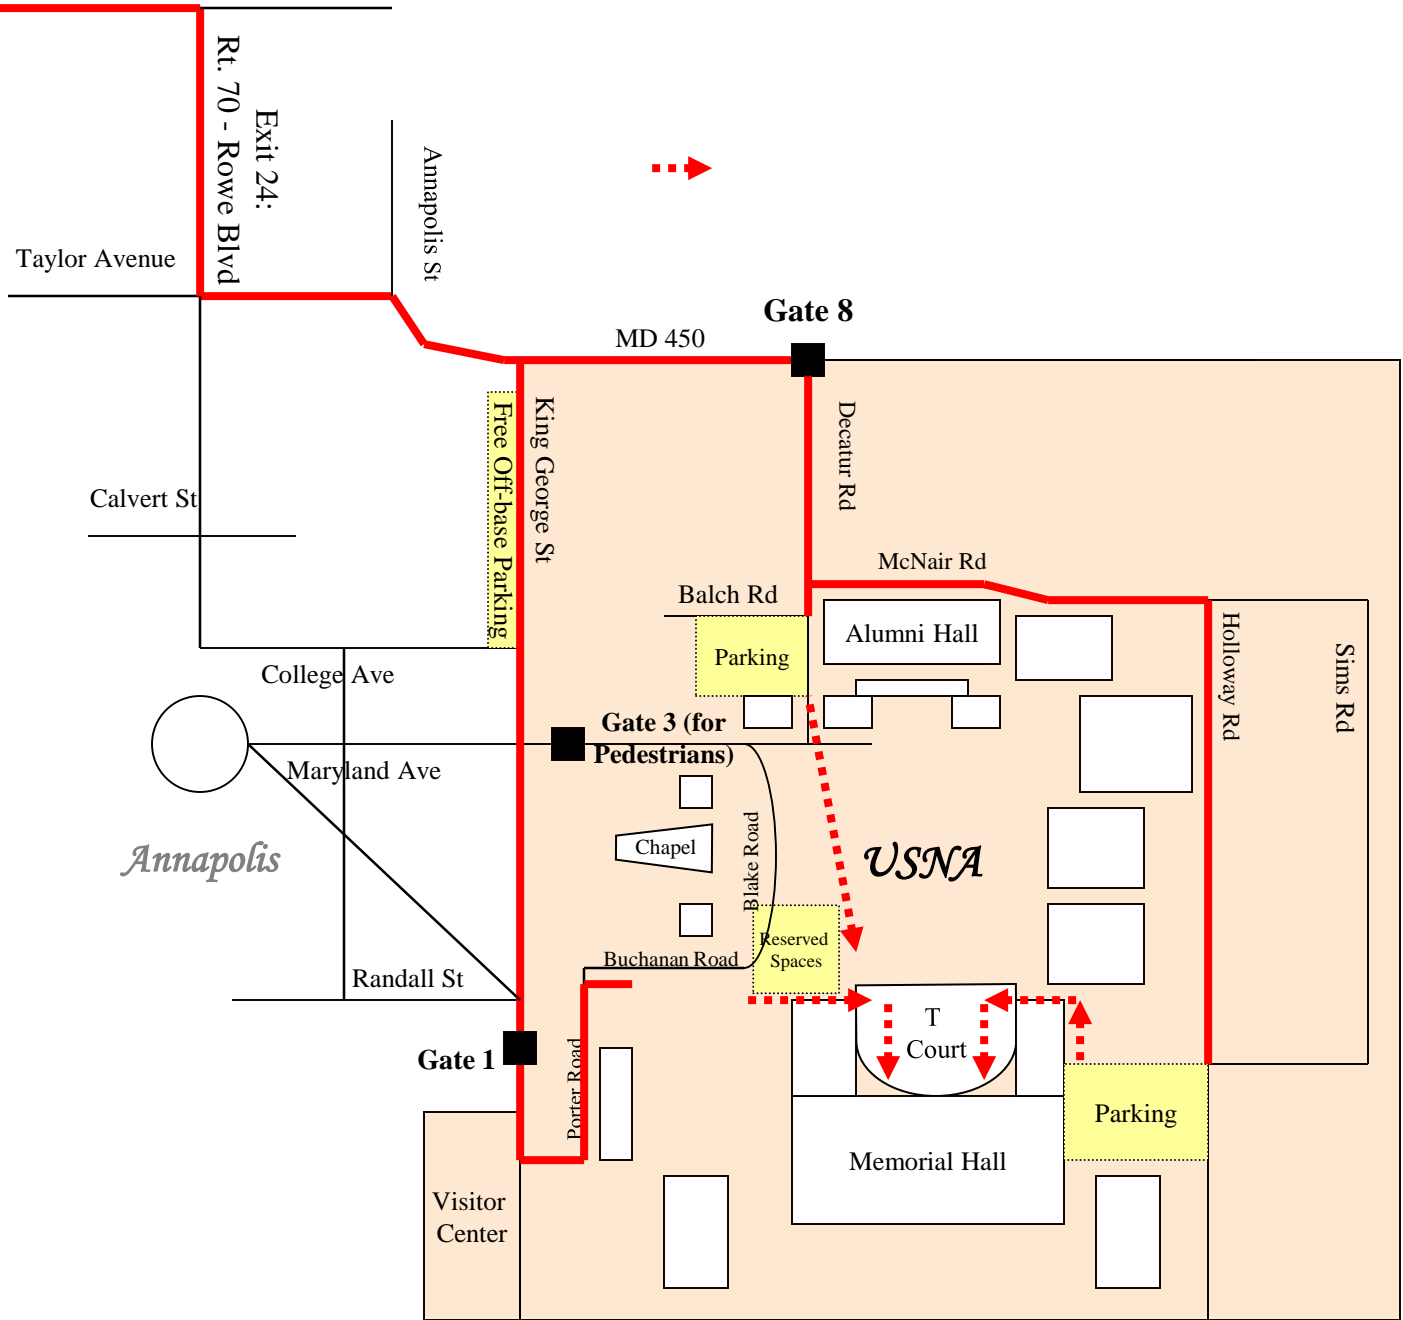

Directions to USNA, Parking Areas for Retirements in Memorial Hall

50 East to Annapolis, take Exit 24

FROM Exit 24 ROWE BLVD TO GATE 1:

Follow Rowe Blvd to a left at the second stop light at Taylor Ave. Follow Taylor Ave. about two blocks until it "T" intersects with Annapolis St. Bear right onto Annapolis St. At the first stop light, turn right onto King George St. Follow King George St. through two stoplights straight into Gate 1.

FROM Exit 24 ROWE BLVD TO GATE 8:

Follow Rowe Blvd to a left at the second stop light at Taylor Ave. Follow Taylor Ave. about two blocks until it "T" intersects with Annapolis St. Bear right onto Annapolis St. Go straight through one light, then turn right at the second light into Gate 8.

FROM Exit 24 ROWE BLVD TO GATE 1:

Follow Rowe Blvd to a left at the second stop light at Taylor Ave. Follow Taylor Ave. about two blocks until it "T" intersects with Annapolis St. Bear right onto Annapolis St. At the first stop light, turn right onto King George St. Follow King George St. through two stoplights straight into Gate 1.